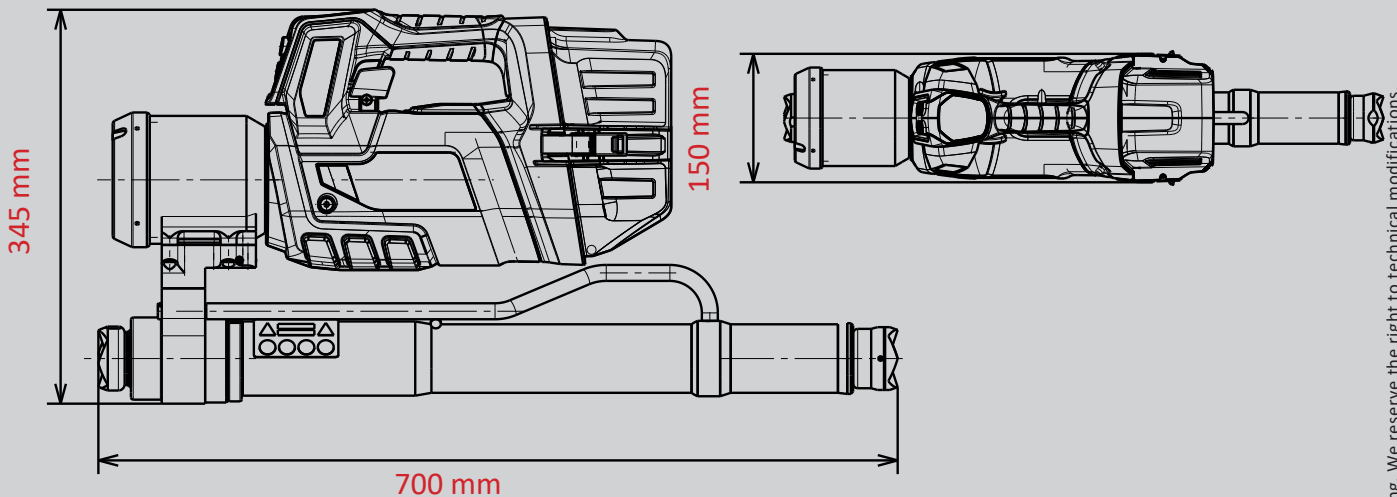

Rescue Ram RZT 2-1500 SMART-FORCE

Part no.
1099389

- POW3R PUMP**
- 18V BATTERY**
- CONNECT**
- DISTANCE**
- LED LIGHTS**
- UNDERWATER**

Technical specifications:

Closed length (retracted)	700 mm
Final length (extended)	1500 mm
Stroke (1./2. stage)	428/ 372 mm
Force (1./2. stage)	108,0/62,0 kN
Weight (ready for use)	22,7 kg
Dimensions (L x W x H)	700 x 150 x 345 mm
EN classification (EN 13204)	TR108/428-62/372-22,7-E-I