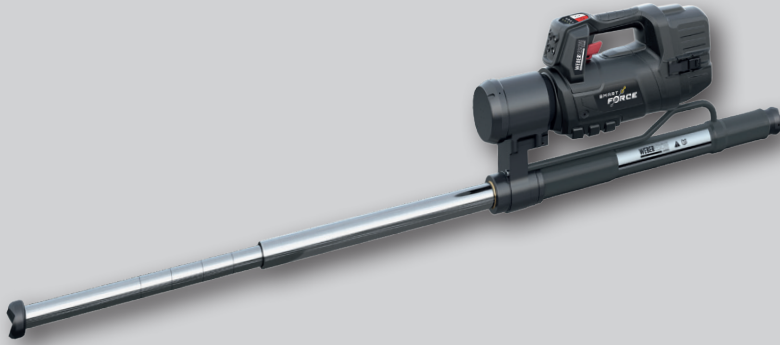

Rescue Ram RZT 2-1500 SMART-FORCE

Part no.
1099389

- POW3R PUMP**
- 18V BATTERY**
- CONNECT**
- DISTANCE**
- LED LIGHTS**
- UNDERWATER**

Technical specifications:

Closed length (retracted)	700 mm
Final length (extended)	1500 mm
Stroke (1./2. stage)	428/ 372 mm
Force (1./2. stage)	108,0/62,0 kN
Weight (ready for use)	22,7 kg
Dimensions (L x W x H)	700 x 150 x 345 mm
EN classification (EN 13204)	TR108/428-62/372-22,7-E-I