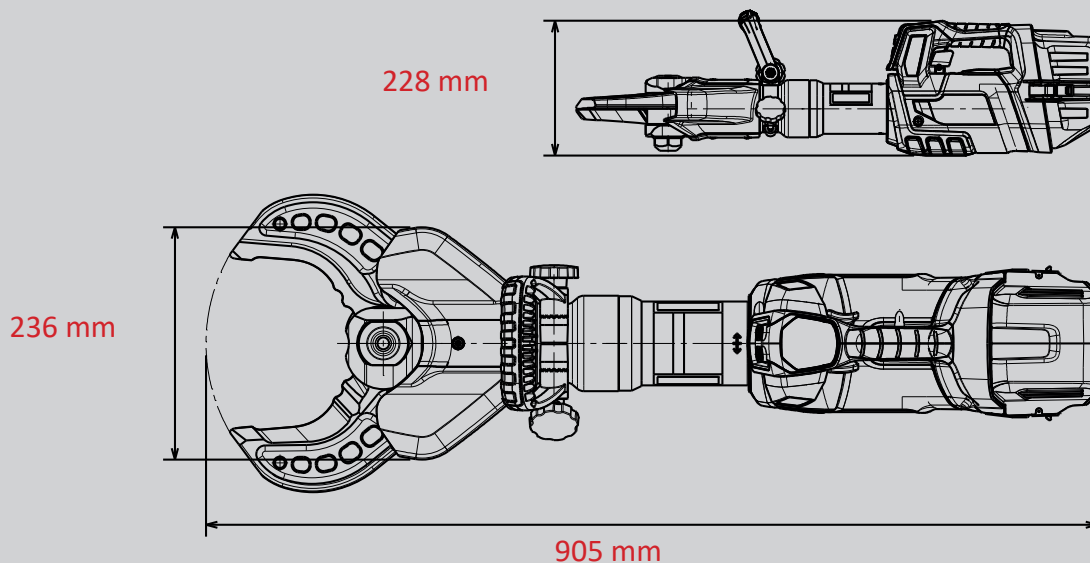

# Cutter RSC 170 SMART-FORCE

Part no.  
**1101547**

**SMART  
FORCE**  
MORE THAN A RESCUE TOOL.

-  18V BATTERY
-  POW3R PUMP
-  CONNECT
-  FORGED
-  360° HANDLE
-  LED LIGHTS
-  UNDERWATER

## Technical data:

Opening width	175 mm
Weight (ready to use)	19,1 kg
Dimensions (LxWxH)	905 x 236 x 228 mm
Nominal pressure	700 bar
EN cutting class (EN 13204)	BC166I-19,1
EN cutting performance (EN 13204)	1J-2K-3I-4J-5J
NFPA cutting class (NFPA 1936)	A7-B8-C6-D8-E9-F4